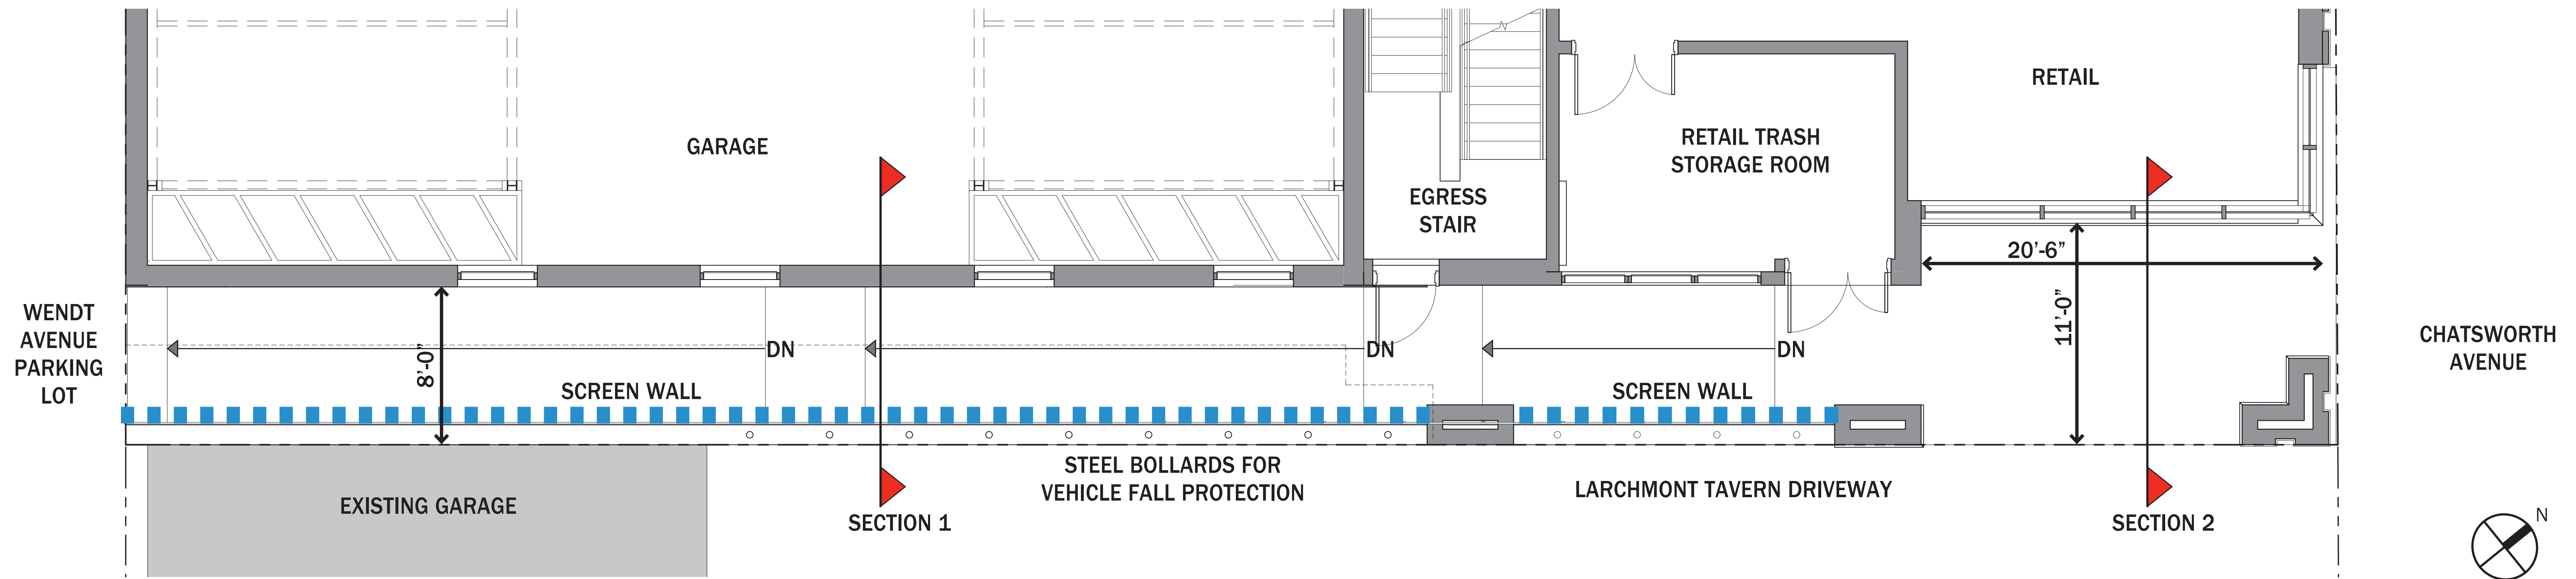

EXISTING  
EXIT ONLY

NEW 20 FT WIDE  
GARAGE DOOR

18 SPACES  
(-7)

(-3)

1

1

9

EXISTING  
ENTER ONLY

**LEGEND**

**SURFACE**

**AUTOMATED**

**DEMO / REMOVED**

SCREEN WALL - OPT. 1 SLAT WALL  
COLOR / MATERIAL TBD

SCREEN WALL - OPT. 2 PERFORATED METAL  
PANEL COLOR TBD

STEEL BOLLARDS

PROPOSED ELEVATION

PREVIOUS ELEVATION

PROPOSED ELEVATION