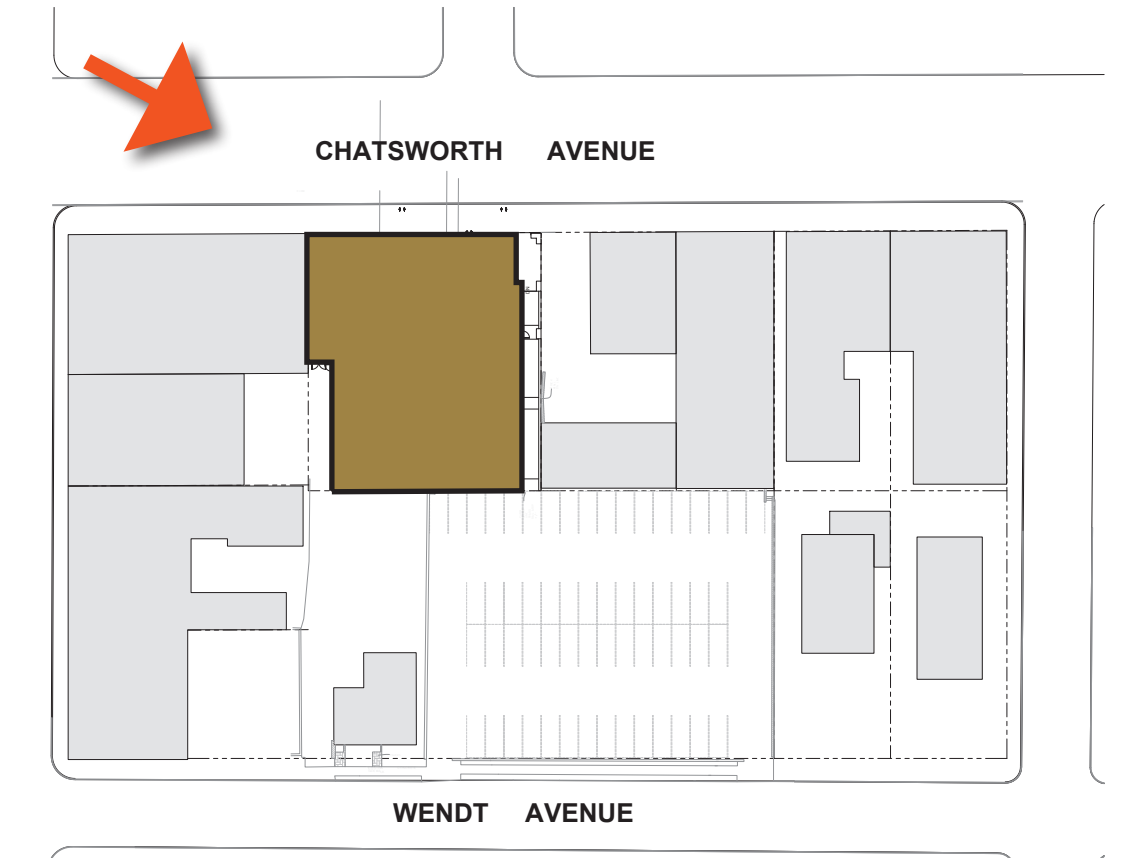

EXISTING  
EXIT ONLY

NEW 20 FT WIDE  
GARAGE DOOR

18 SPACES  
(-7)

(-3)

1

1

9

EXISTING  
ENTER ONLY

**LEGEND**

**SURFACE**

**AUTOMATED**

**DEMO / REMOVED**

SCREEN WALL - OPT. 1 SLAT WALL  
COLOR / MATERIAL TBD

SCREEN WALL - OPT. 2 PERFORATED METAL  
PANEL COLOR TBD

STEEL BOLLARDS

PROPOSED ELEVATION

PREVIOUS ELEVATION

PROPOSED ELEVATION