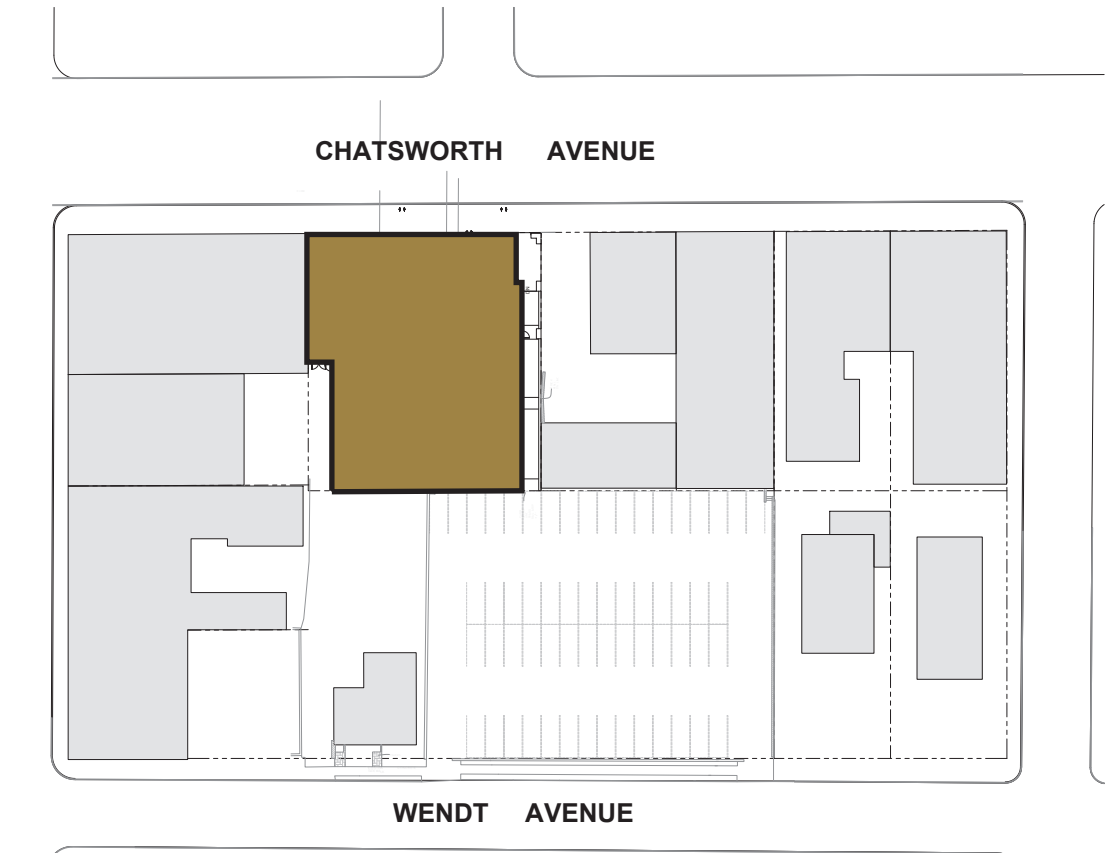

EXISTING  
EXIT ONLY

NEW 20 FT WIDE  
GARAGE DOOR

18 SPACES  
(-7)

(-3)

1

1

9

EXISTING  
ENTER ONLY

**LEGEND**

**SURFACE**

**AUTOMATED**

**DEMO / REMOVED**

SCREEN WALL - OPT. 1 SLAT WALL  
COLOR / MATERIAL TBD

SCREEN WALL - OPT. 2 PERFORATED METAL  
PANEL COLOR TBD

STEEL BOLLARDS

PROPOSED ELEVATION

PREVIOUS ELEVATION

PROPOSED ELEVATION