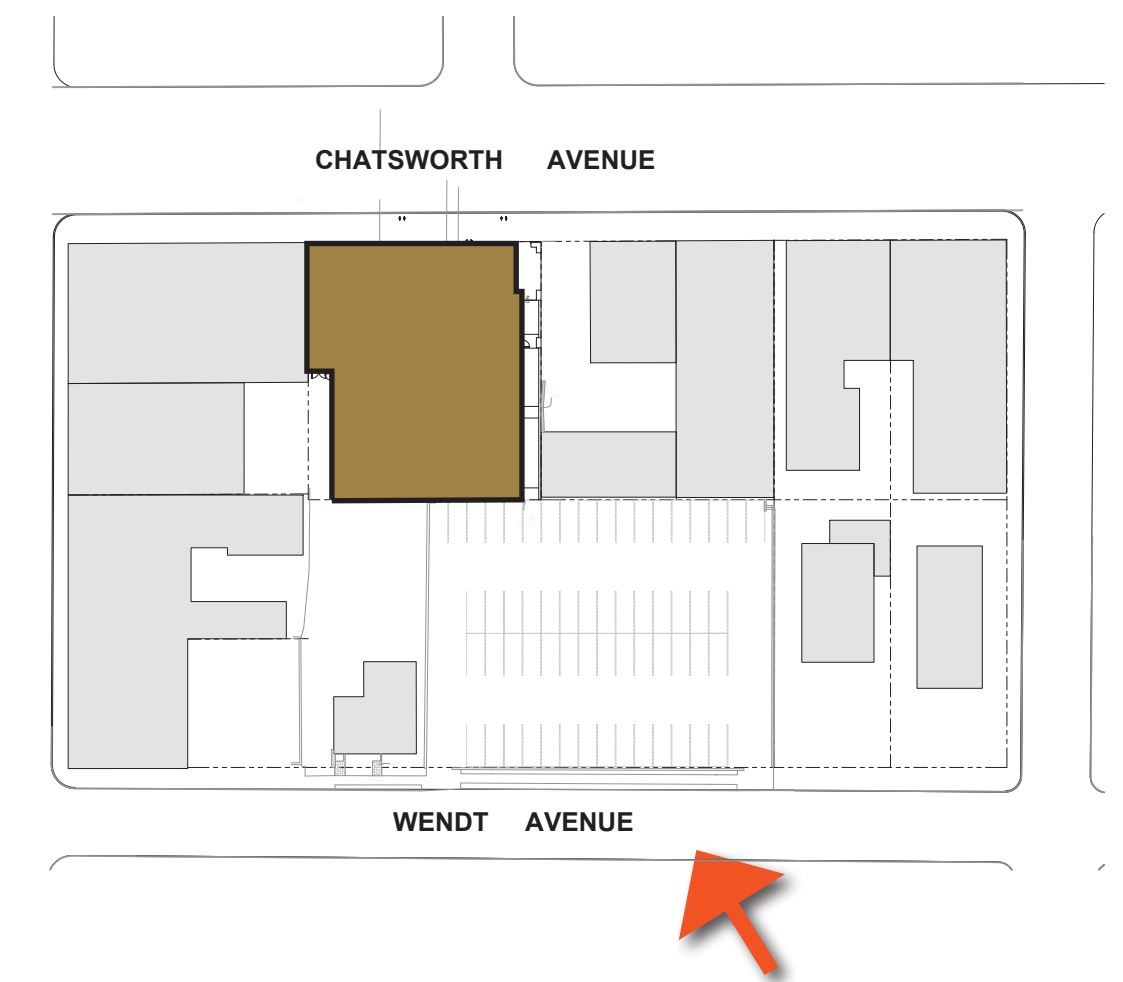

EXISTING  
EXIT ONLY

NEW 20 FT WIDE  
GARAGE DOOR

18 SPACES  
(-7)

(-3)

1

1

9

EXISTING  
ENTER ONLY

**LEGEND**

**SURFACE**

**AUTOMATED**

**DEMO / REMOVED**

SCREEN WALL - OPT. 1 SLAT WALL  
COLOR / MATERIAL TBD

SCREEN WALL - OPT. 2 PERFORATED METAL  
PANEL COLOR TBD

STEEL BOLLARDS

PROPOSED ELEVATION