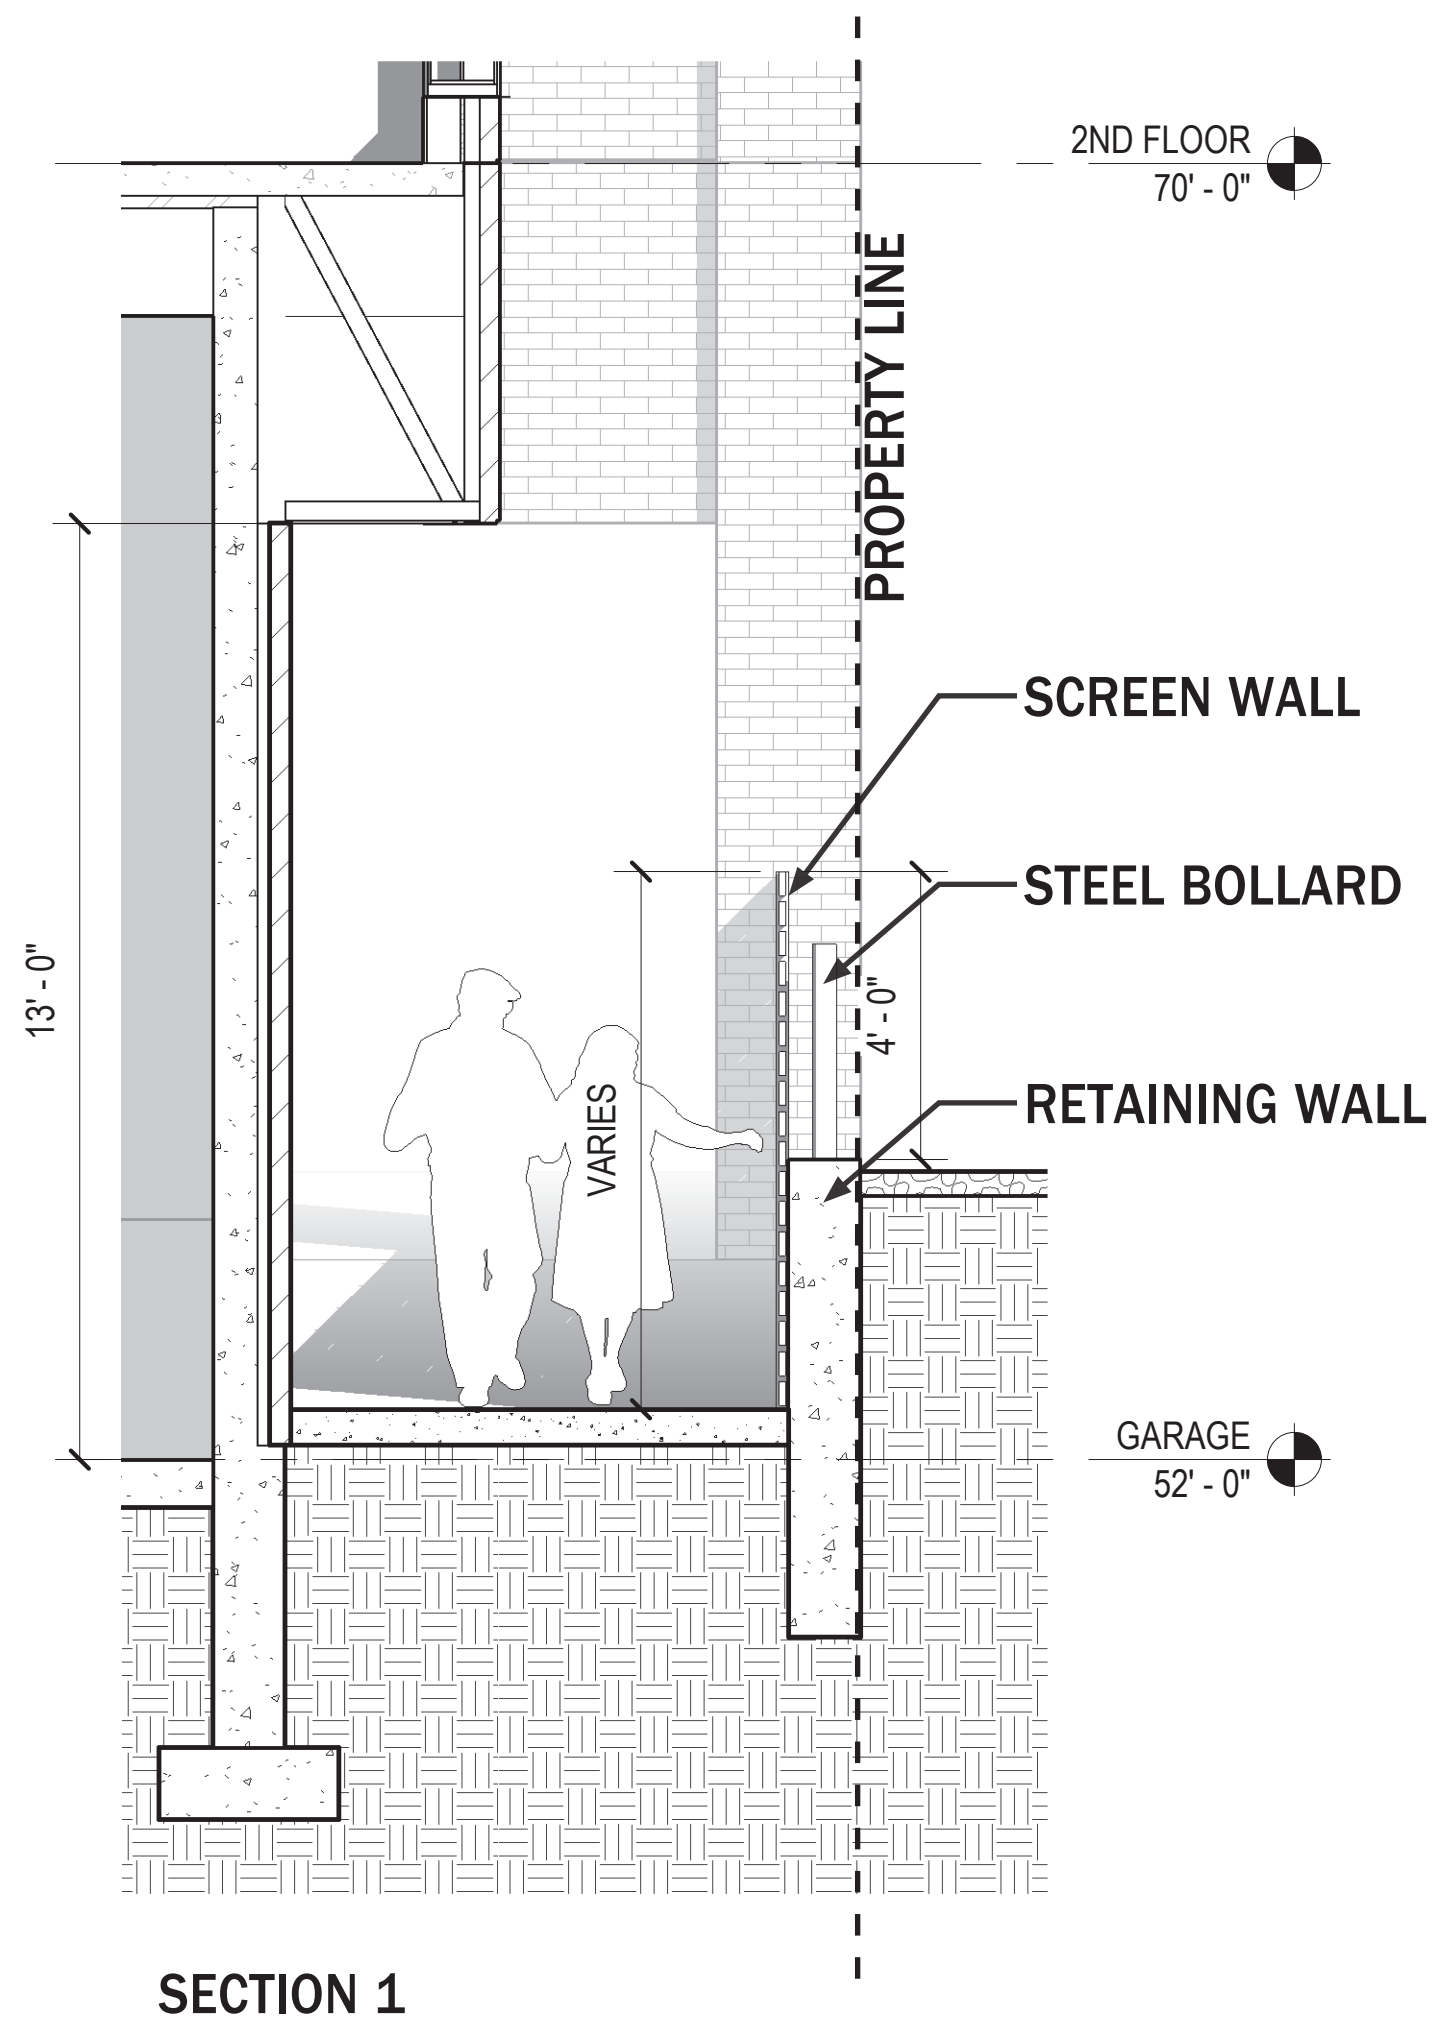

EXISTING  
EXIT ONLY

NEW 20 FT WIDE  
GARAGE DOOR

18 SPACES  
(-7)

(-3)

1

1

9

EXISTING  
ENTER ONLY

**LEGEND**

**SURFACE**

**AUTOMATED**

**DEMO / REMOVED**

SCREEN WALL - OPT. 1 SLAT WALL  
COLOR / MATERIAL TBD

SCREEN WALL - OPT. 2 PERFORATED METAL  
PANEL COLOR TBD

STEEL BOLLARDS

PROPOSED ELEVATION

PREVIOUS ELEVATION

PROPOSED ELEVATION