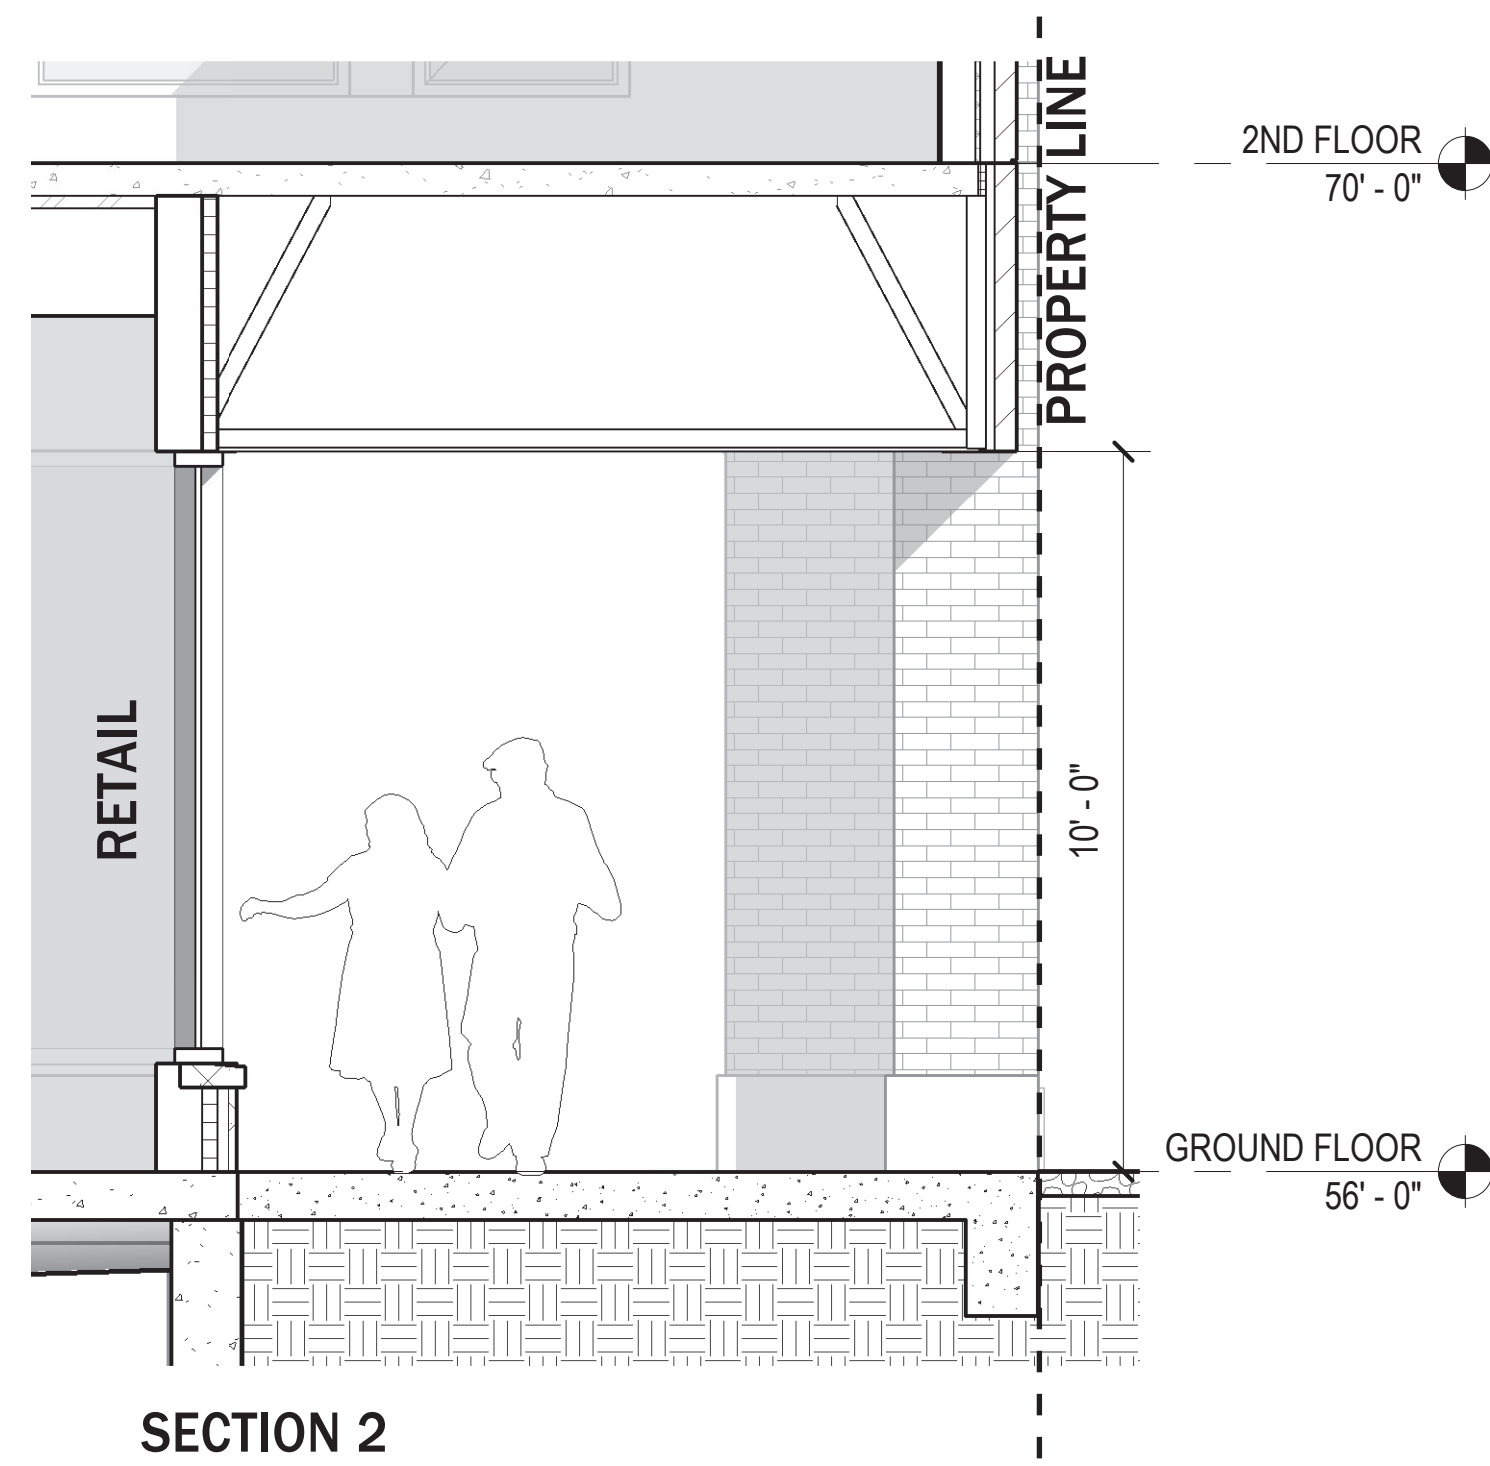

EXISTING  
EXIT ONLY

NEW 20 FT WIDE  
GARAGE DOOR

18 SPACES  
(-7)

(-3)

1

1

9

EXISTING  
ENTER ONLY

**LEGEND**

**SURFACE**

**AUTOMATED**

**DEMO / REMOVED**

SCREEN WALL - OPT. 1 SLAT WALL  
COLOR / MATERIAL TBD

SCREEN WALL - OPT. 2 PERFORATED METAL  
PANEL COLOR TBD

STEEL BOLLARDS

PROPOSED ELEVATION

PREVIOUS ELEVATION

PROPOSED ELEVATION