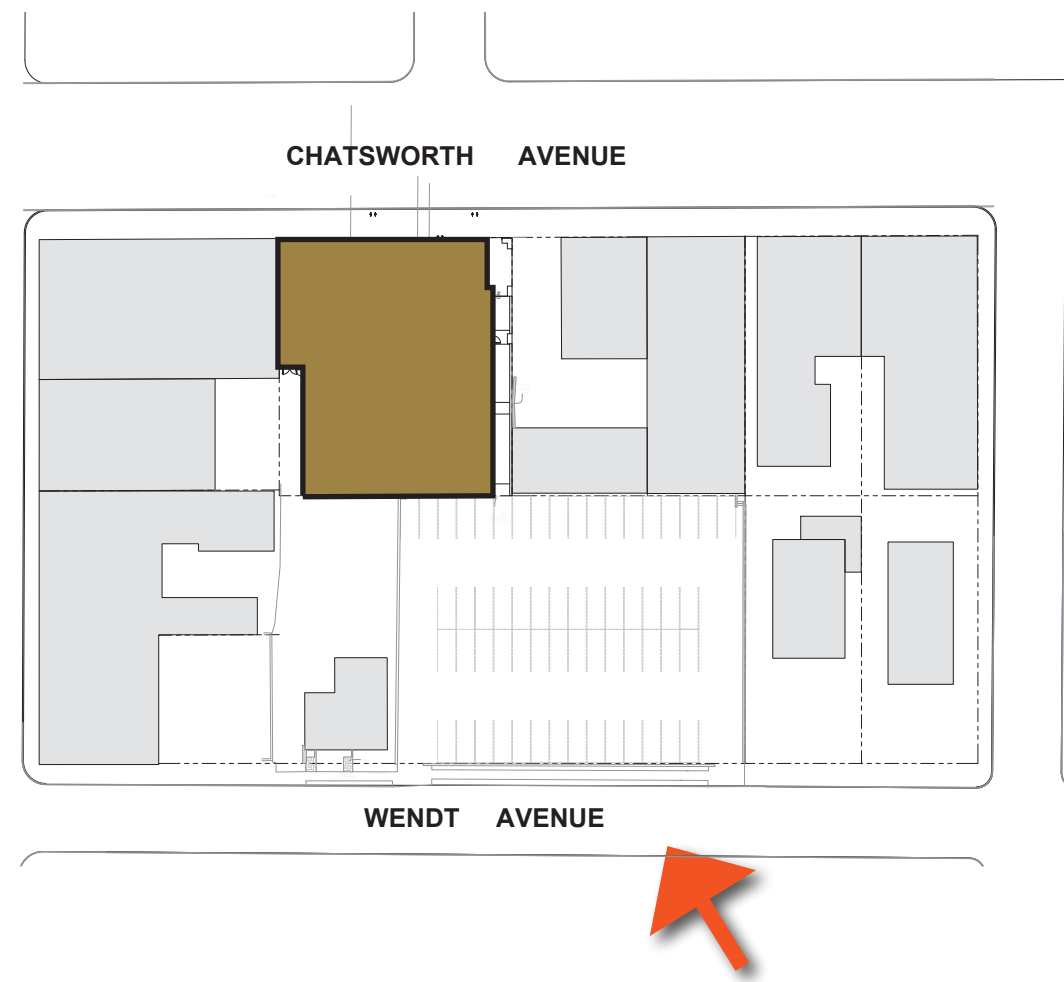

EXISTING  
EXIT ONLY

NEW 20 FT WIDE  
GARAGE DOOR

18 SPACES  
(-7)

(-3)

1

1

9

EXISTING  
ENTER ONLY

**LEGEND**

**SURFACE**

**AUTOMATED**

**DEMO / REMOVED**

SCREEN WALL - OPT. 1 SLAT WALL  
COLOR / MATERIAL TBD

SCREEN WALL - OPT. 2 PERFORATED METAL  
PANEL COLOR TBD

STEEL BOLLARDS

PROPOSED ELEVATION