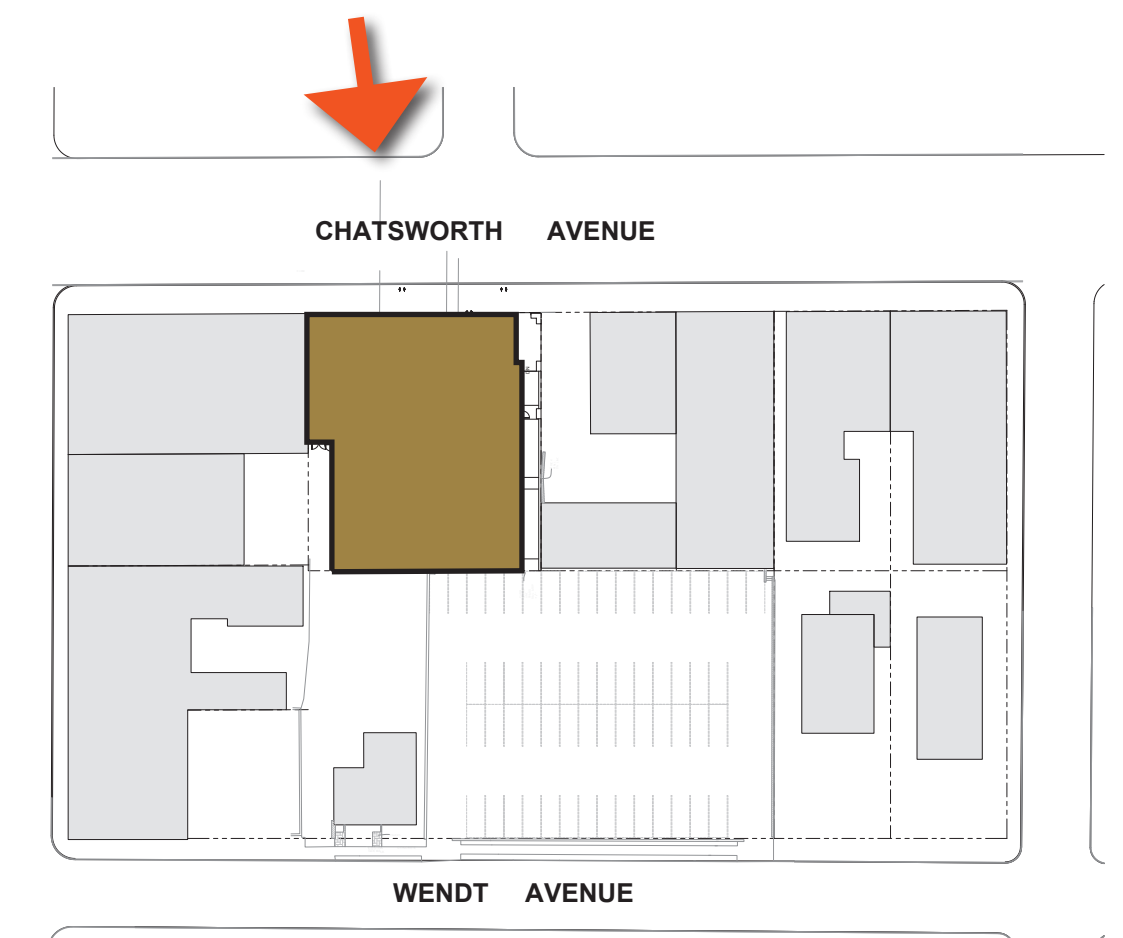

EXISTING  
EXIT ONLY

NEW 20 FT WIDE  
GARAGE DOOR

18 SPACES  
(-7)

(-3)

1

1

9

EXISTING  
ENTER ONLY

**LEGEND**

**SURFACE**

**AUTOMATED**

**DEMO / REMOVED**

SCREEN WALL - OPT. 1 SLAT WALL  
COLOR / MATERIAL TBD

SCREEN WALL - OPT. 2 PERFORATED METAL  
PANEL COLOR TBD

STEEL BOLLARDS

PROPOSED ELEVATION