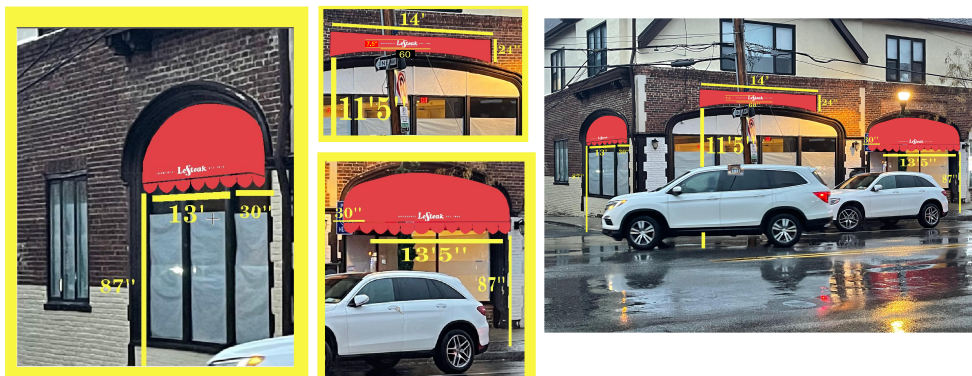

60"

10"

1" BRASSERIE *LeSteak* EST. 1996 7.5"

PREVIOUS OWNER
BELLASERA RISTORANTE

STORE NEXT DOOR
BARNES

PHOTO OF EXISTING BUILDING

MATERIAL USED:

SUNBRELLA JOCKEY RED
WHITE PAINTED LETTERS

ALLUMINUM PAN SIGNS W/ WHITE VINYL LETTERS

2" X 2" ANCHOR BOLTS & SHIELDS
Z TYPE GALVINIZED STEEL BRACKET